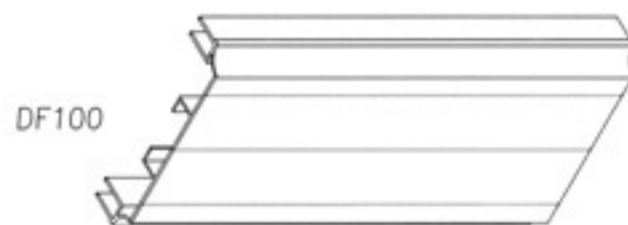

Aluminum Made
 CAIPING Design

Item No : DF27
Specs : 27mm face frame
 27mm deep
Usage: Dire. lightbox
 4 sides

DF42

Item No : DF42
Specs : 20mm face frame
 42mm deep
Usage: Bulletin board,
LED Sign Frame
 Single or double

DF100

DF125

Item No : DF100
Specs : 25mm face frame
 100mm deep
Usage: light box
 Single or double

Item No : DF125
Specs : 25mm face frame
 125mm deep

DF100

DF125