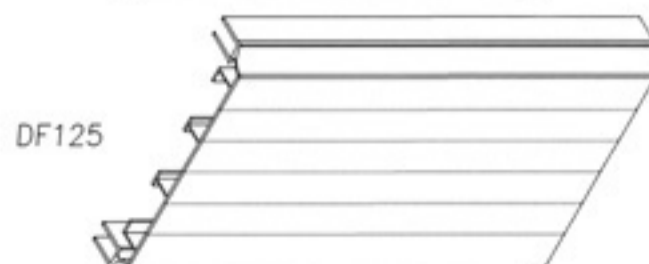

Aluminum Made
 CAIPING Design

Item No : DF27
Specs : 27mm face frame
 27mm deep
Usage: Dire. lightbox
 4 sides

DF42

Item No : DF42
Specs : 20mm face frame
 42mm deep
Usage: Bulletin board,
LED Sign Frame
 Single or double

DF100

DF125

Item No : DF100
Specs : 25mm face frame
 100mm deep
Usage: light box
 Single or double

Item No : DF125
Specs : 25mm face frame
 125mm deep

DF100

DF125