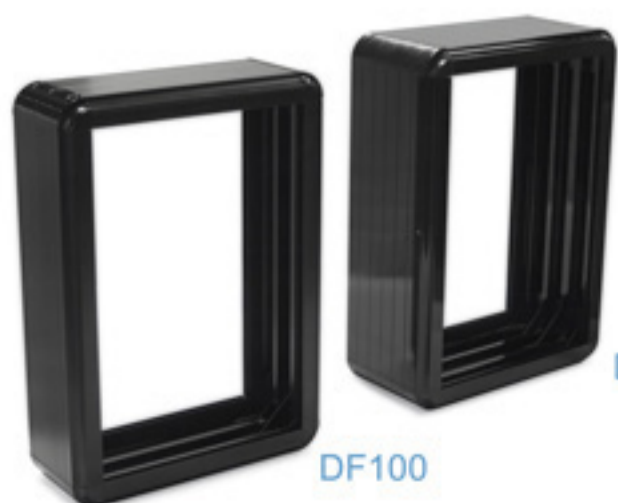

Item No : DF15
Specs : 15mm face frame
 15mm deep
Usage: Bulletin board
 Single side

SIGN FRAME

www.ilookgroup.com www.caiping.com.tw

Item No : DF23
Specs : 23mm face frame
 23mm deep
Usage: Directory lightbox
 Double sides

Aluminum Made
 CAIPING Design

Item No : DF27
Specs : 27mm face frame
 27mm deep
Usage: Dire. lightbox
 4 sides

DF42

Item No : DF42
Specs : 20mm face frame
 42mm deep
Usage: Bulletin board,
LED Sign Frame
 Single or double

DF100

DF125

Item No : DF100
Specs : 25mm face frame
 100mm deep
Usage: light box
 Single or double

Item No : DF125
Specs : 25mm face frame
 125mm deep

DF100

DF125